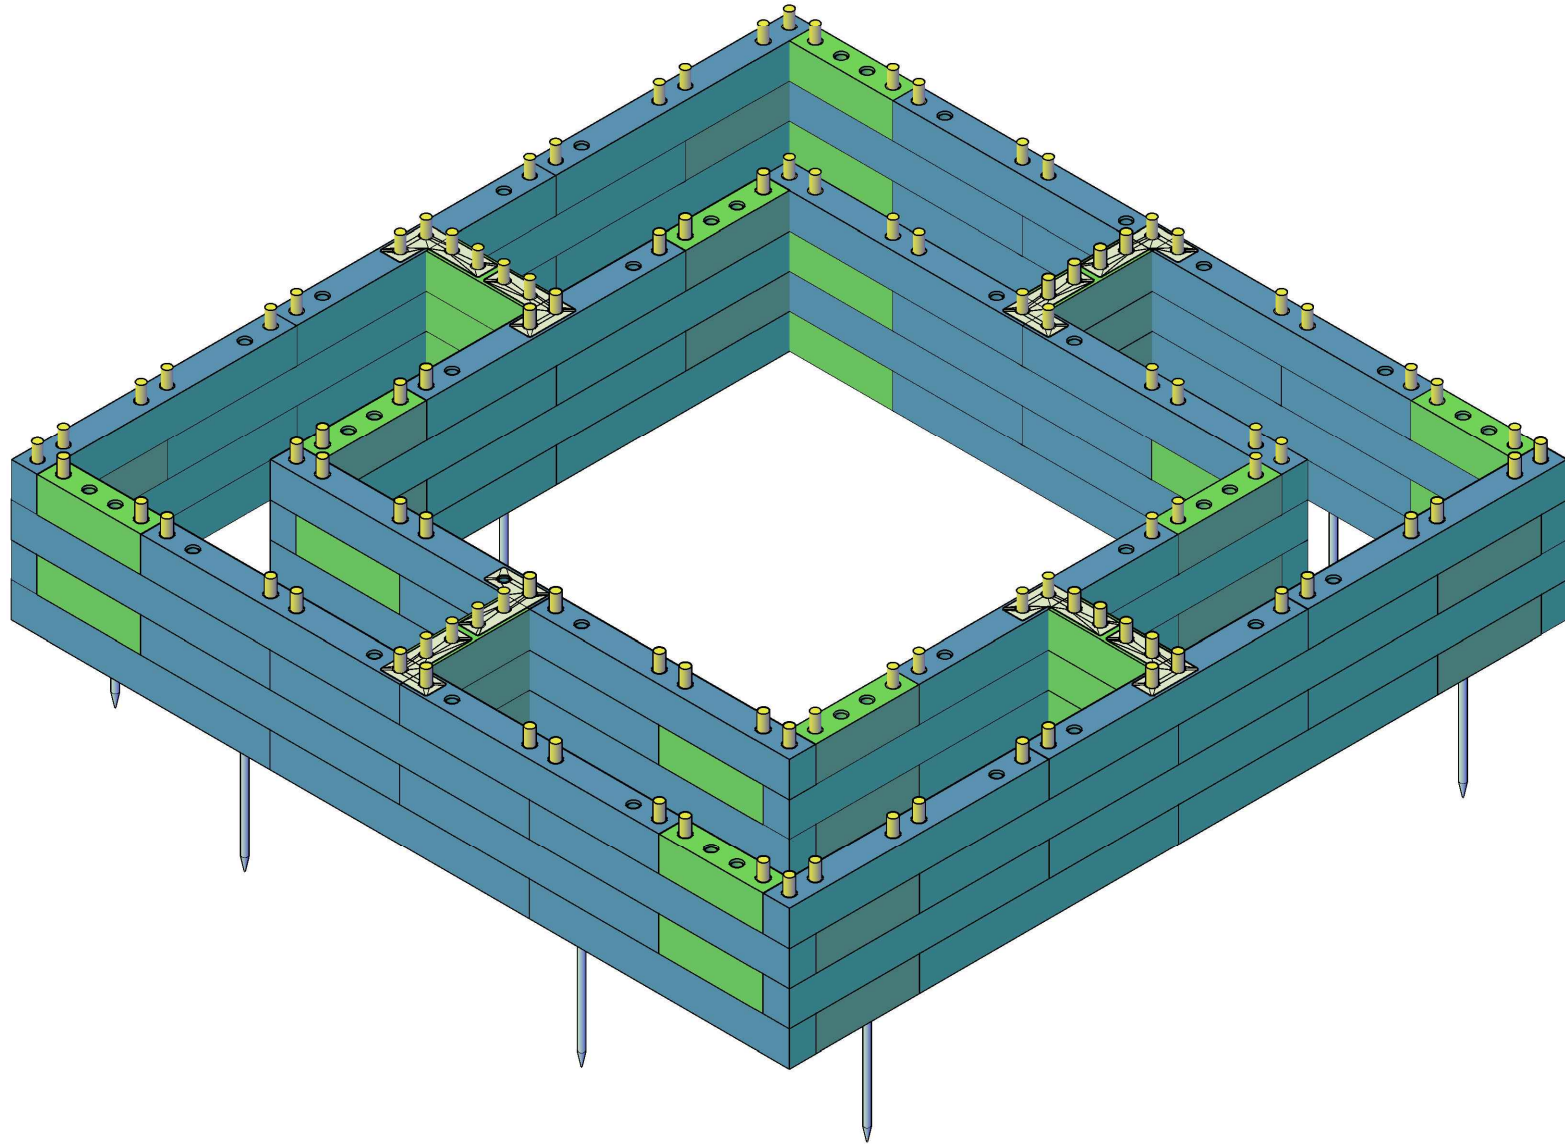

WOOD BlocX

CUSTOMER NAME
SKU00334

DRAWING TITLE
LAYER04

DESIGN VERSION
1.0