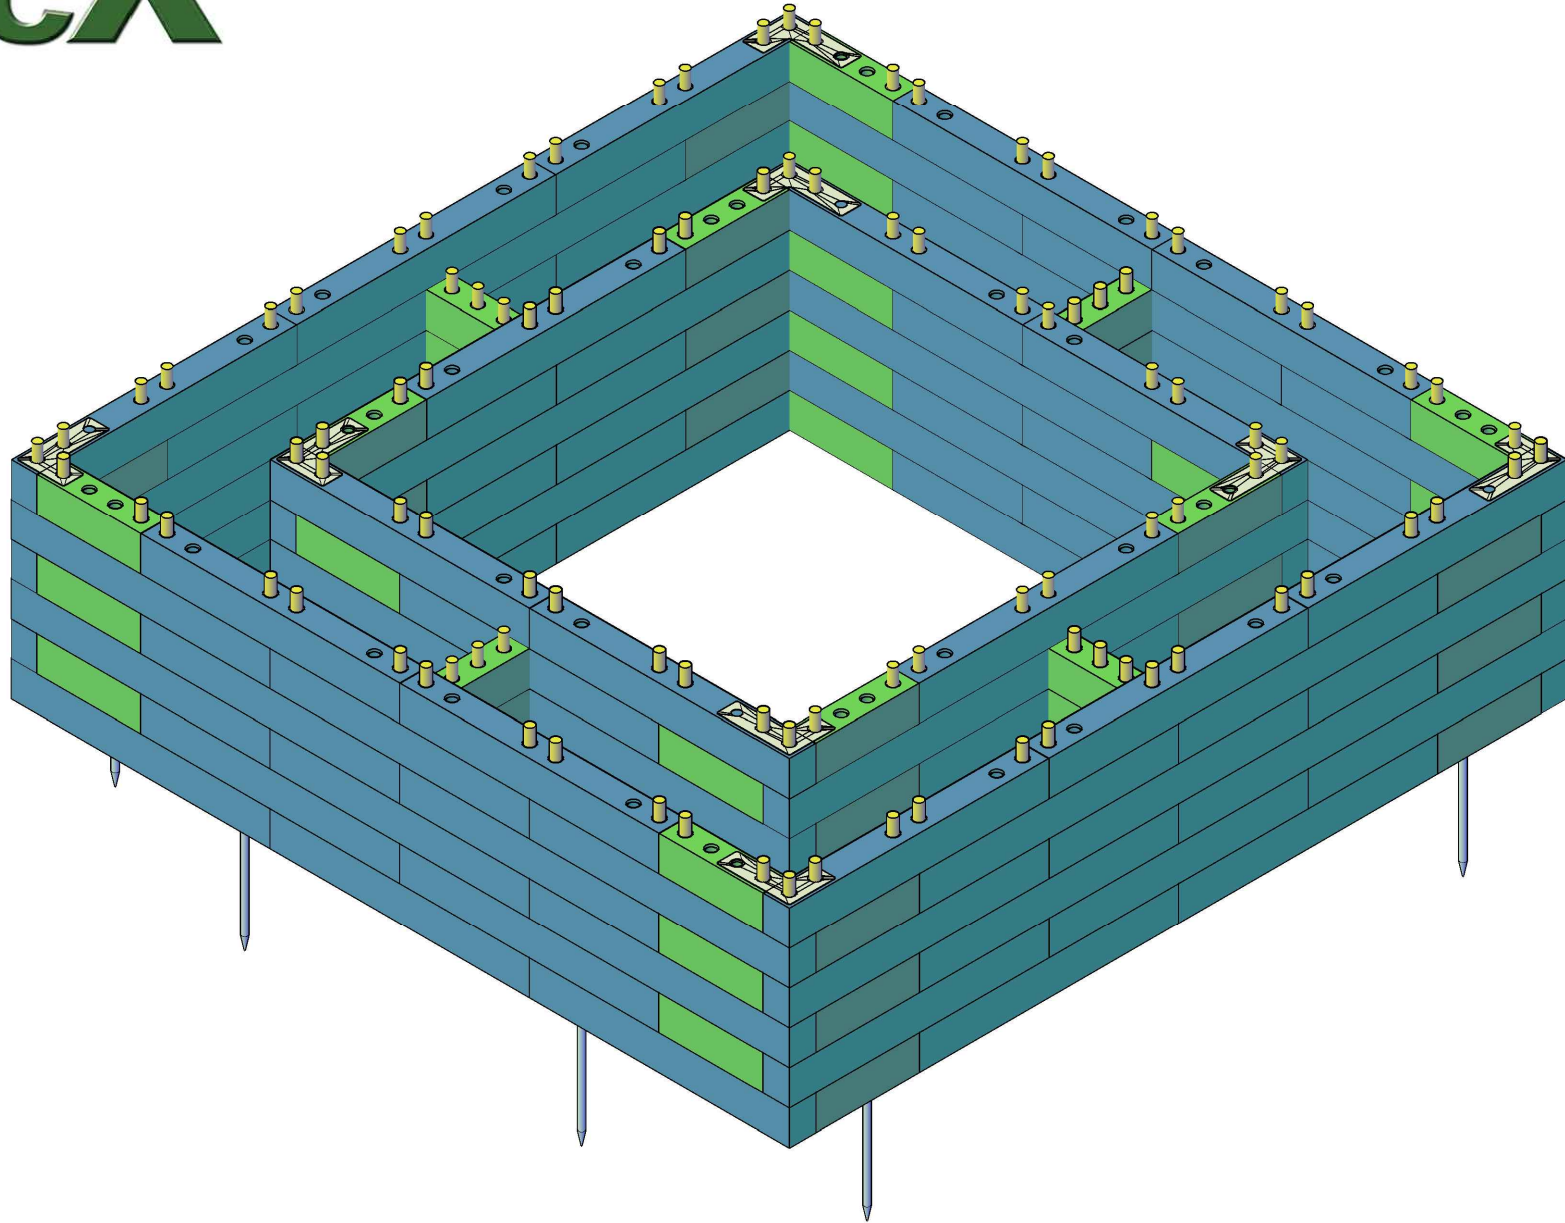

WOOD BlocX

CUSTOMER NAME
SKU00334

DRAWING TITLE
LAYER03

DESIGN VERSION
1.0

WOOD BlocX

CUSTOMER NAME
SKU00334

DRAWING TITLE
LAYER04

DESIGN VERSION
1.0

WOOD BlocX

CUSTOMER NAME
SKU00334

DRAWING TITLE
LAYER05

DESIGN VERSION
1.0

WOOD BlocX

CUSTOMER NAME
SKU00334

DRAWING TITLE
LAYER06

DESIGN VERSION
1.0

WOOD BlocX

CUSTOMER NAME
SKU00334

DRAWING TITLE
CAPPINGPLAN

DESIGN VERSION
1.0

*NUMBERS REPRESENT NUMBER OF HOLES IN CAPPING

WOOD BlocX

CUSTOMER NAME

SKU00334

DRAWING TITLE

CAPPINGPLAN2

DESIGN VERSION

1.0

*NUMBERS REPRESENT NUMBER OF HOLES INCAPPING