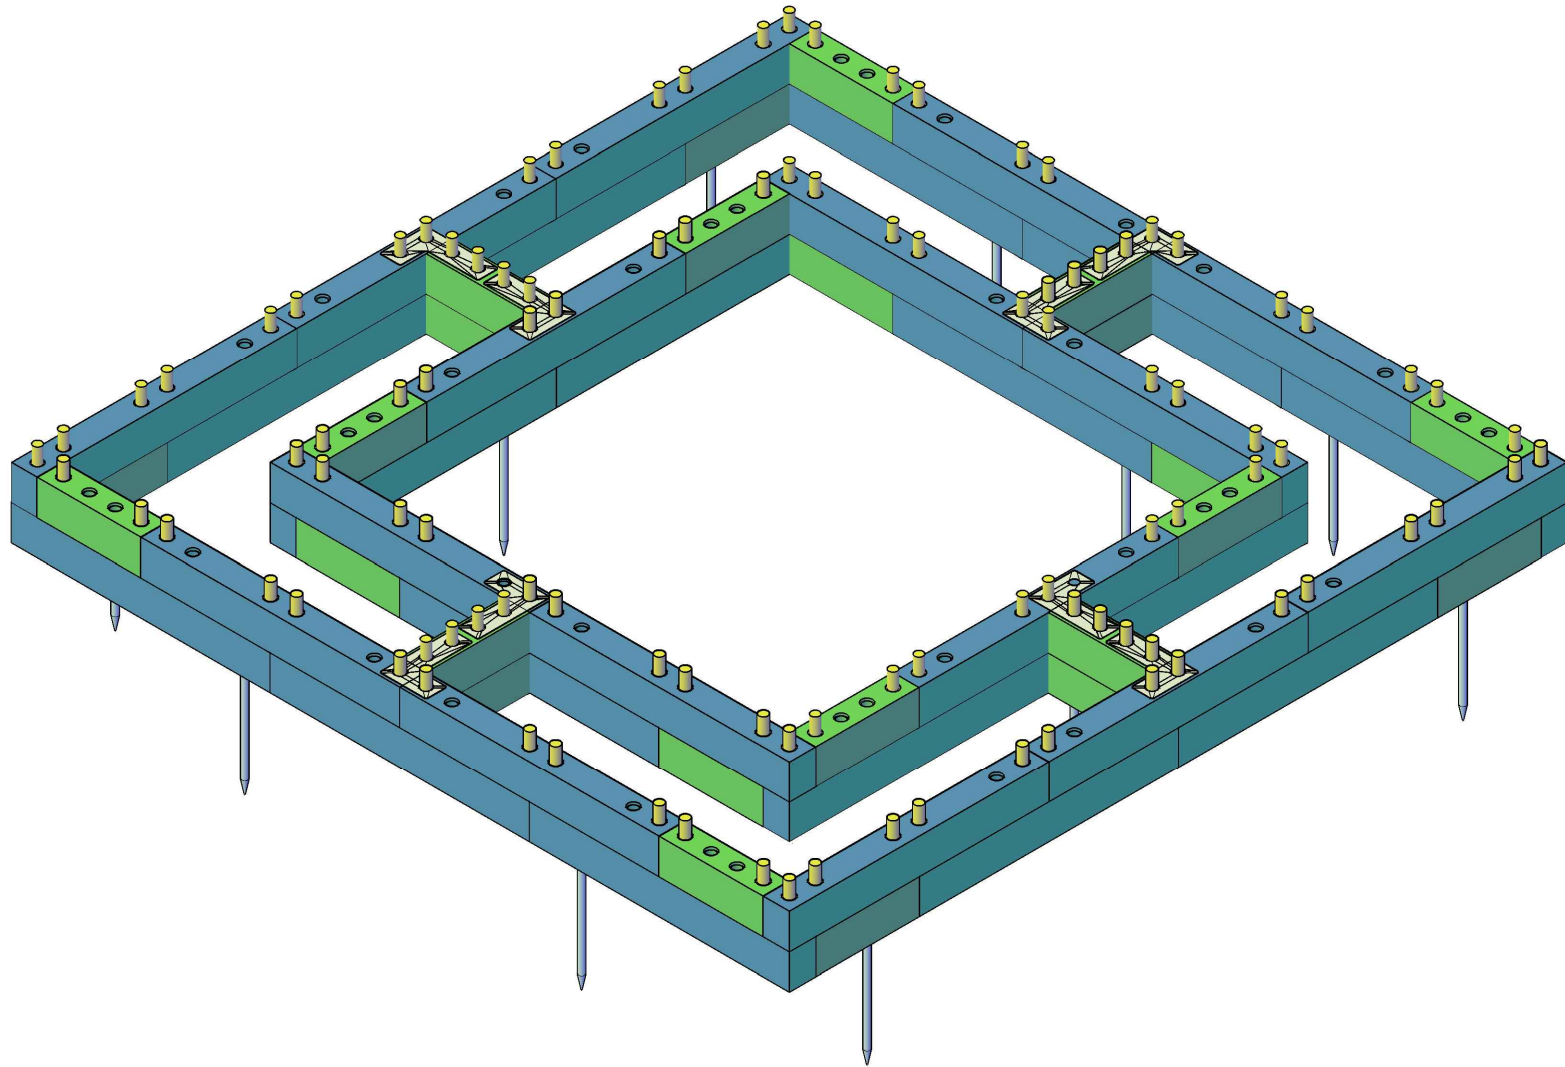

WOOD BlocX

CUSTOMER NAME
SKU00334

DRAWING TITLE
LAYER02

DESIGN VERSION
1.0