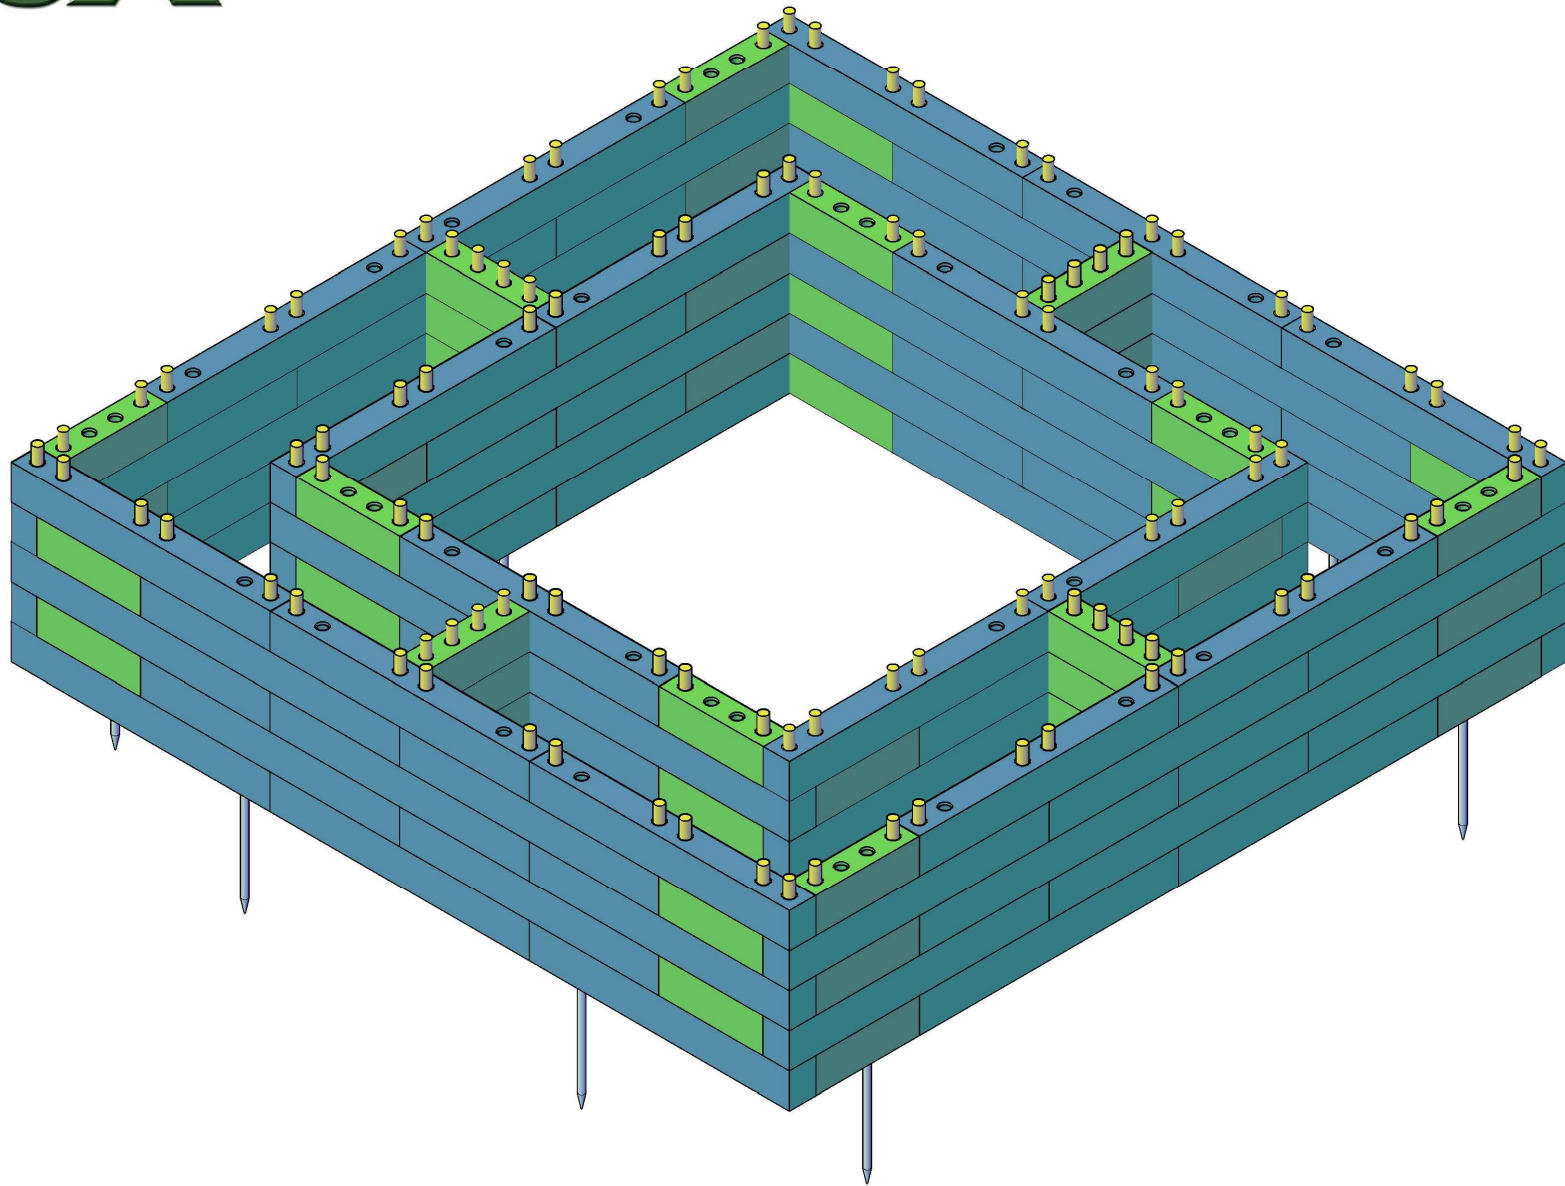

WOOD BlocX

CUSTOMER NAME
SKU00334

DRAWING TITLE
LAYER05

DESIGN VERSION
1.0