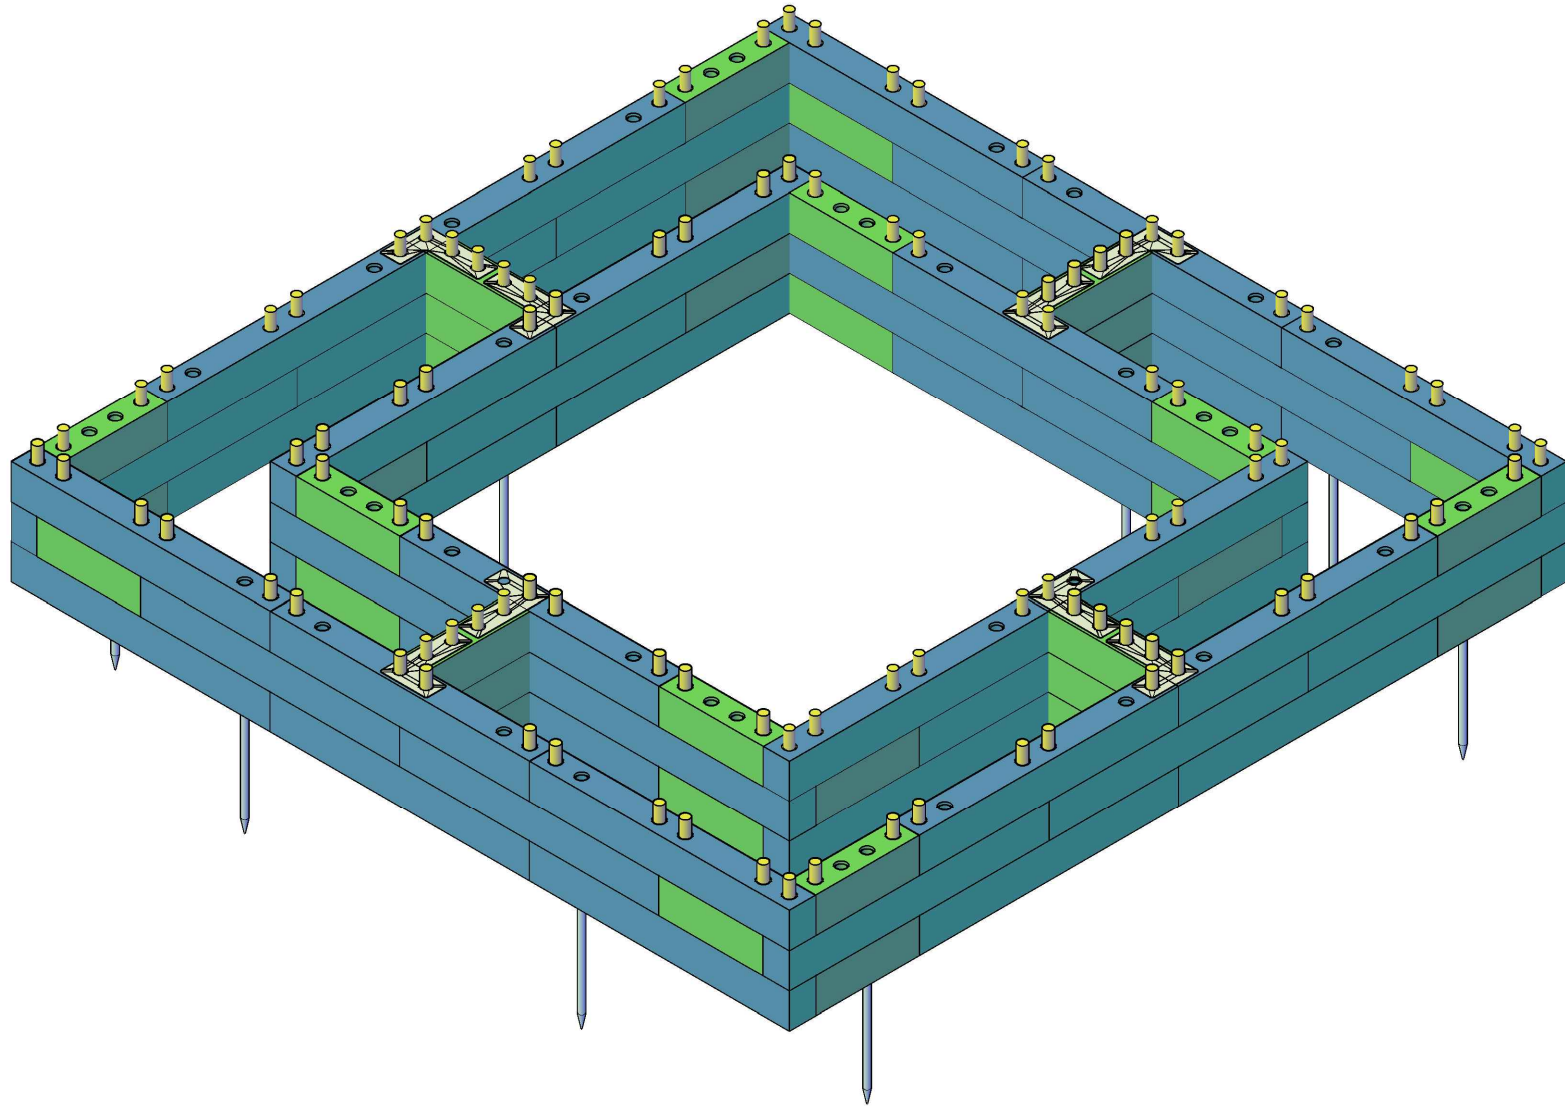

WOOD BlocX

CUSTOMER NAME
SKU00334

DRAWING TITLE
LAYER03

DESIGN VERSION
1.0