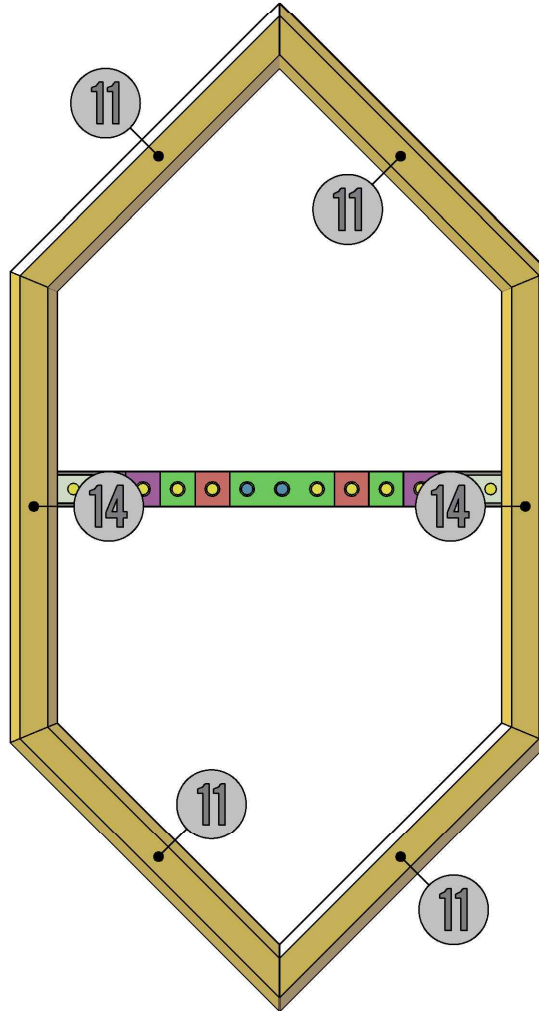

CUSTOMER NAME
SKU00527

DRAWING TITLE
COVER 3D

DESIGN VERSION
1.0

CUSTOMER NAME
SKU00527

DRAWING TITLE
LAYER02

DESIGN VERSION
1.0

WOOD BlocX

CUSTOMER NAME
SKU00527

DRAWING TITLE
LAYER04

DESIGN VERSION
1.0

WOOD BlocX

CUSTOMER NAME
SKU00527

DRAWING TITLE
LAYER05

DESIGN VERSION
1.0

WOOD BlocX

CUSTOMER NAME
SKU00527

DRAWING TITLE
LAYER06

DESIGN VERSION
1.0

WOOD BlocX

CUSTOMER NAME
SKU00527

DRAWING TITLE
LAYER07

DESIGN VERSION
1.0

***NUMBERS REPRESENT NUMBER OF HOLES IN CAPPING**

***NUMBERS REPRESENT NUMBER OF HOLES IN CAPPING**