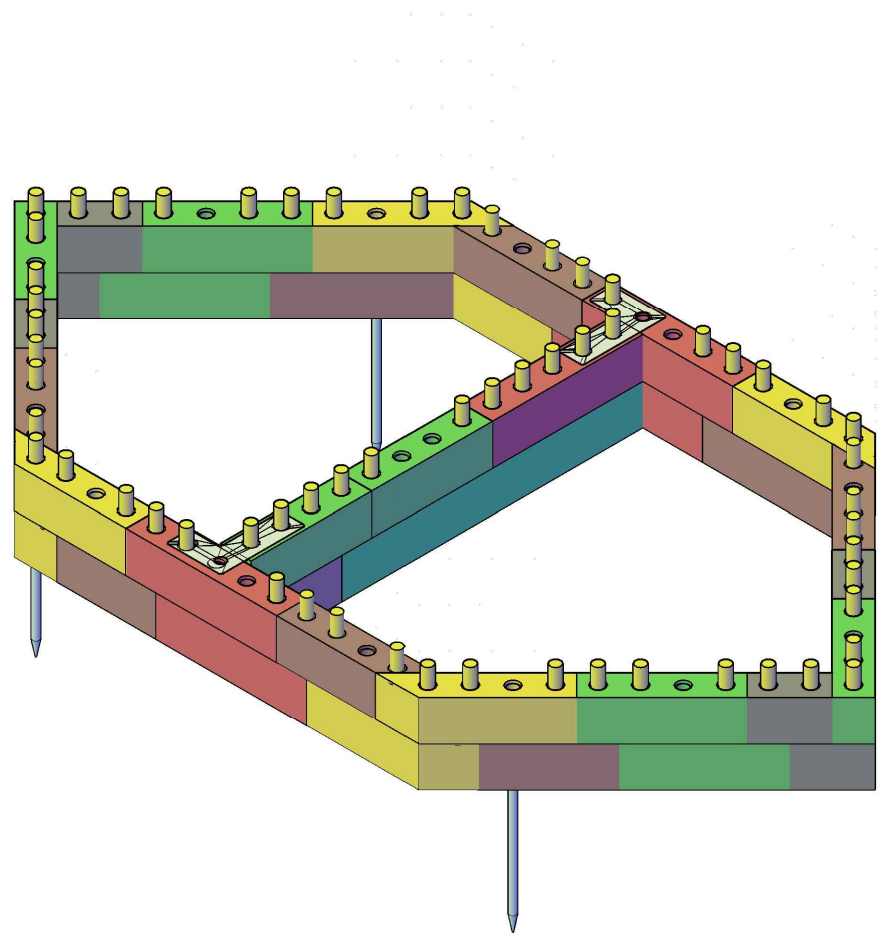

CUSTOMER NAME
SKU00527

DRAWING TITLE
COVER 3D

DESIGN VERSION
1.0

CUSTOMER NAME
SKU00527

DRAWING TITLE
LAYER02

DESIGN VERSION
1.0

WOOD BlocX

CUSTOMER NAME
SKU00527

DRAWING TITLE
LAYER04

DESIGN VERSION
1.0

WOOD BlocX

CUSTOMER NAME
SKU00527

DRAWING TITLE
LAYER05

DESIGN VERSION
1.0

WOOD BlocX

CUSTOMER NAME
SKU00527

DRAWING TITLE
LAYER06

DESIGN VERSION
1.0

WOOD BlocX

CUSTOMER NAME
SKU00527

DRAWING TITLE
LAYER07

DESIGN VERSION
1.0

***NUMBERS REPRESENT NUMBER OF HOLES IN CAPPING**

***NUMBERS REPRESENT NUMBER OF HOLES IN CAPPING**