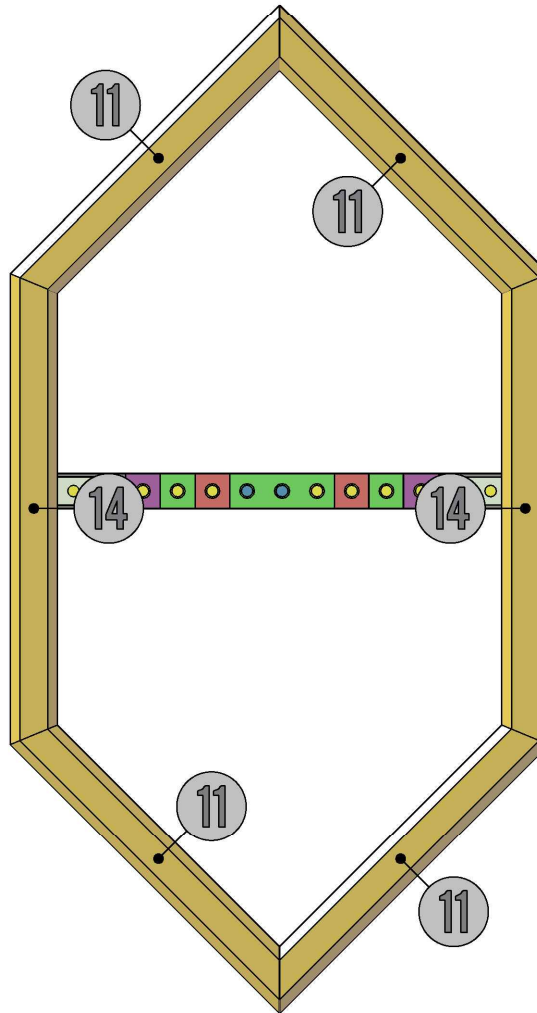

CUSTOMER NAME
SKU00527

DRAWING TITLE
COVER 3D

DESIGN VERSION
1.0

CUSTOMER NAME
SKU00527

DRAWING TITLE
LAYER02

DESIGN VERSION
1.0

WOOD BlocX

CUSTOMER NAME
SKU00527

DRAWING TITLE
LAYER04

DESIGN VERSION
1.0

WOOD BlocX

CUSTOMER NAME
SKU00527

DRAWING TITLE
LAYER05

DESIGN VERSION
1.0

WOOD BlocX

CUSTOMER NAME
SKU00527

DRAWING TITLE
LAYER06

DESIGN VERSION
1.0

WOOD BlocX

CUSTOMER NAME
SKU00527

DRAWING TITLE
LAYER07

DESIGN VERSION
1.0

***NUMBERS REPRESENT NUMBER OF HOLES IN CAPPING**

***NUMBERS REPRESENT NUMBER OF HOLES IN CAPPING**