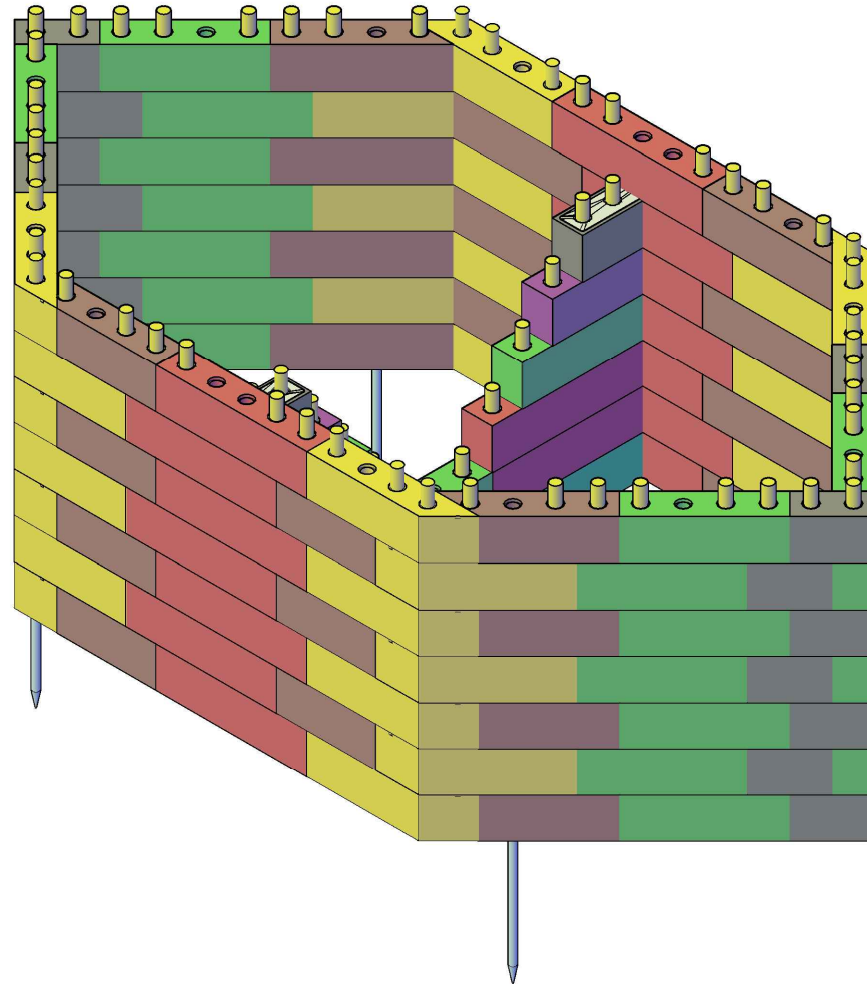

CUSTOMER NAME
SKU00527

DRAWING TITLE
COVER 3D

DESIGN VERSION
1.0

CUSTOMER NAME
SKU00527

DRAWING TITLE
LAYER02

DESIGN VERSION
1.0

WOOD BlocX

CUSTOMER NAME
SKU00527

DRAWING TITLE
LAYER04

DESIGN VERSION
1.0

WOOD BlocX

CUSTOMER NAME
SKU00527

DRAWING TITLE
LAYER05

DESIGN VERSION
1.0

WOOD BlocX

CUSTOMER NAME
SKU00527

DRAWING TITLE
LAYER06

DESIGN VERSION
1.0

WOOD BlocX

CUSTOMER NAME
SKU00527

DRAWING TITLE
LAYER07

DESIGN VERSION
1.0

***NUMBERS REPRESENT NUMBER OF HOLES IN CAPPING**

***NUMBERS REPRESENT NUMBER OF HOLES IN CAPPING**