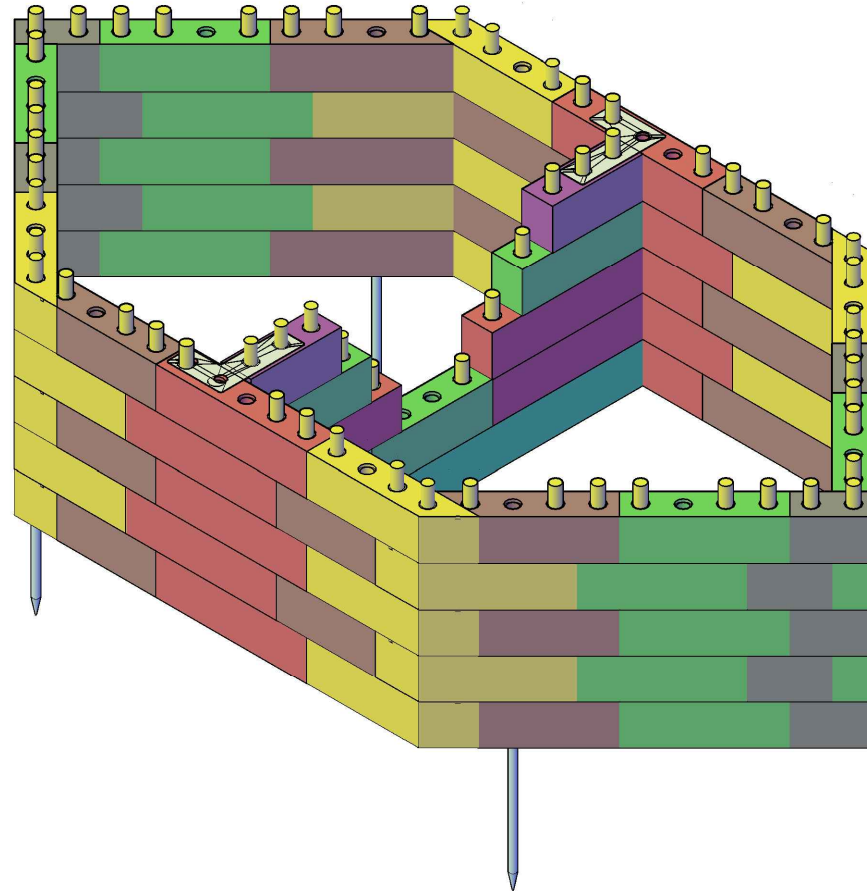

CUSTOMER NAME
SKU00527

DRAWING TITLE
COVER 3D

DESIGN VERSION
1.0

CUSTOMER NAME
SKU00527

DRAWING TITLE
LAYER02

DESIGN VERSION
1.0

WOOD BlocX

CUSTOMER NAME
SKU00527

DRAWING TITLE
LAYER04

DESIGN VERSION
1.0

WOOD BlocX

CUSTOMER NAME
SKU00527

DRAWING TITLE
LAYER05

DESIGN VERSION
1.0

WOOD BlocX

CUSTOMER NAME
SKU00527

DRAWING TITLE
LAYER06

DESIGN VERSION
1.0

WOOD BlocX

CUSTOMER NAME
SKU00527

DRAWING TITLE
LAYER07

DESIGN VERSION
1.0

***NUMBERS REPRESENT NUMBER OF HOLES IN CAPPING**

***NUMBERS REPRESENT NUMBER OF HOLES IN CAPPING**