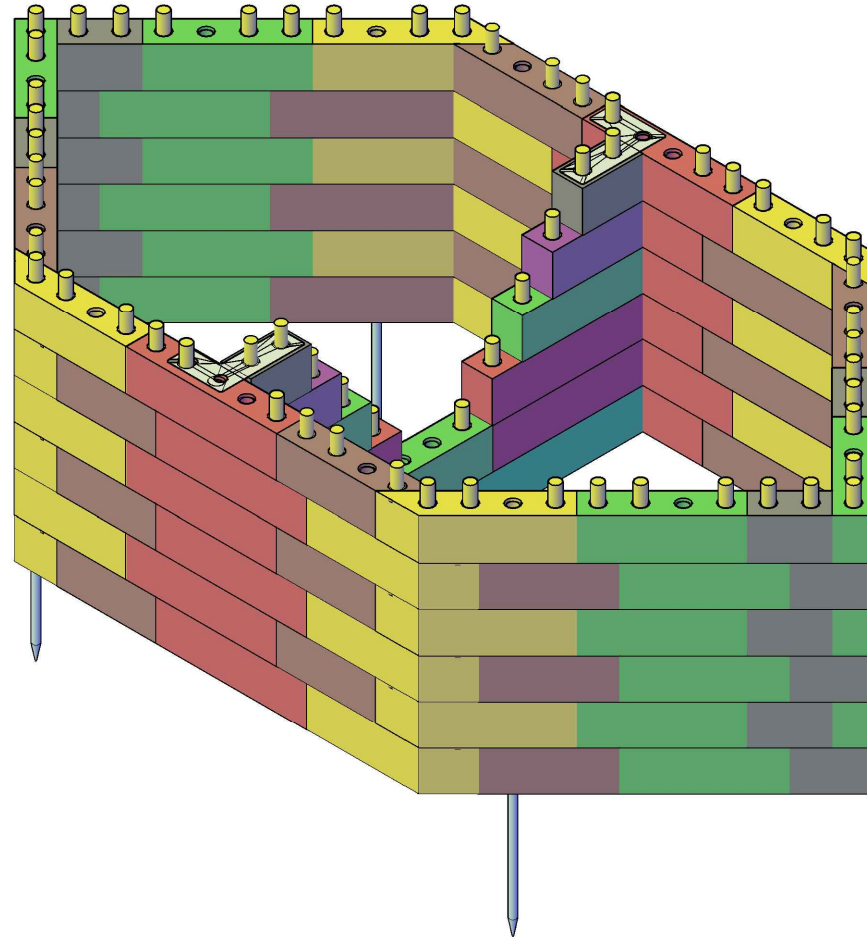

CUSTOMER NAME
SKU00527

DRAWING TITLE
COVER 3D

DESIGN VERSION
1.0

CUSTOMER NAME
SKU00527

DRAWING TITLE
LAYER02

DESIGN VERSION
1.0

WOOD BlocX

CUSTOMER NAME
SKU00527

DRAWING TITLE
LAYER04

DESIGN VERSION
1.0

WOOD BlocX

CUSTOMER NAME
SKU00527

DRAWING TITLE
LAYER05

DESIGN VERSION
1.0

WOOD BlocX

CUSTOMER NAME
SKU00527

DRAWING TITLE
LAYER06

DESIGN VERSION
1.0

WOOD BlocX

CUSTOMER NAME
SKU00527

DRAWING TITLE
LAYER07

DESIGN VERSION
1.0

***NUMBERS REPRESENT NUMBER OF HOLES IN CAPPING**

***NUMBERS REPRESENT NUMBER OF HOLES IN CAPPING**