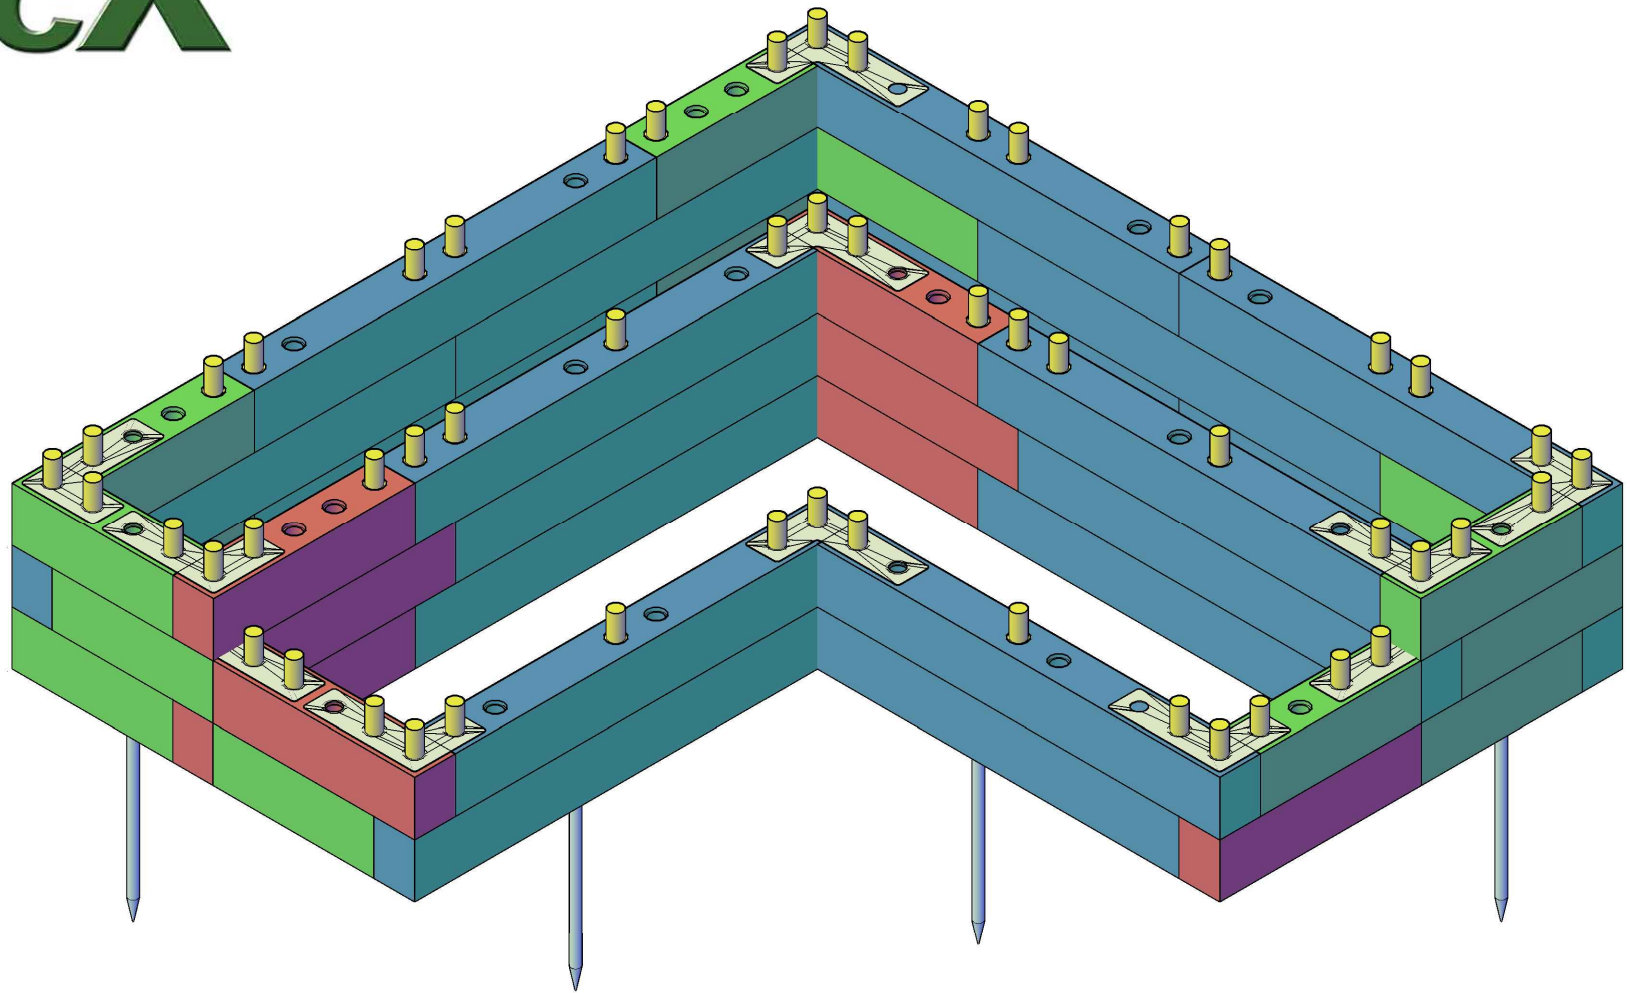

WOOD BlocX

CUSTOMER NAME
SKU00997

DRAWING TITLE
COVER 3D

DESIGN VERSION
1.0

WOOD BlocX

CUSTOMER NAME
SKU00997

DRAWING TITLE
LAYER01

DESIGN VERSION
1.0

WOOD BlocX

CUSTOMER NAME
SKU00997

DRAWING TITLE
LAYER02

DESIGN VERSION
1.0

WOOD BlocX

CUSTOMER NAME
SKU00997

DRAWING TITLE
LAYER03

DESIGN VERSION
1.0

CUSTOMER NAME
SKU00997

DRAWING TITLE
CAPPINGPLAN

DESIGN VERSION
1.0

CUSTOMER NAME
SKU00997

DRAWING TITLE
CAPPINGPLAN2

DESIGN VERSION
1.0