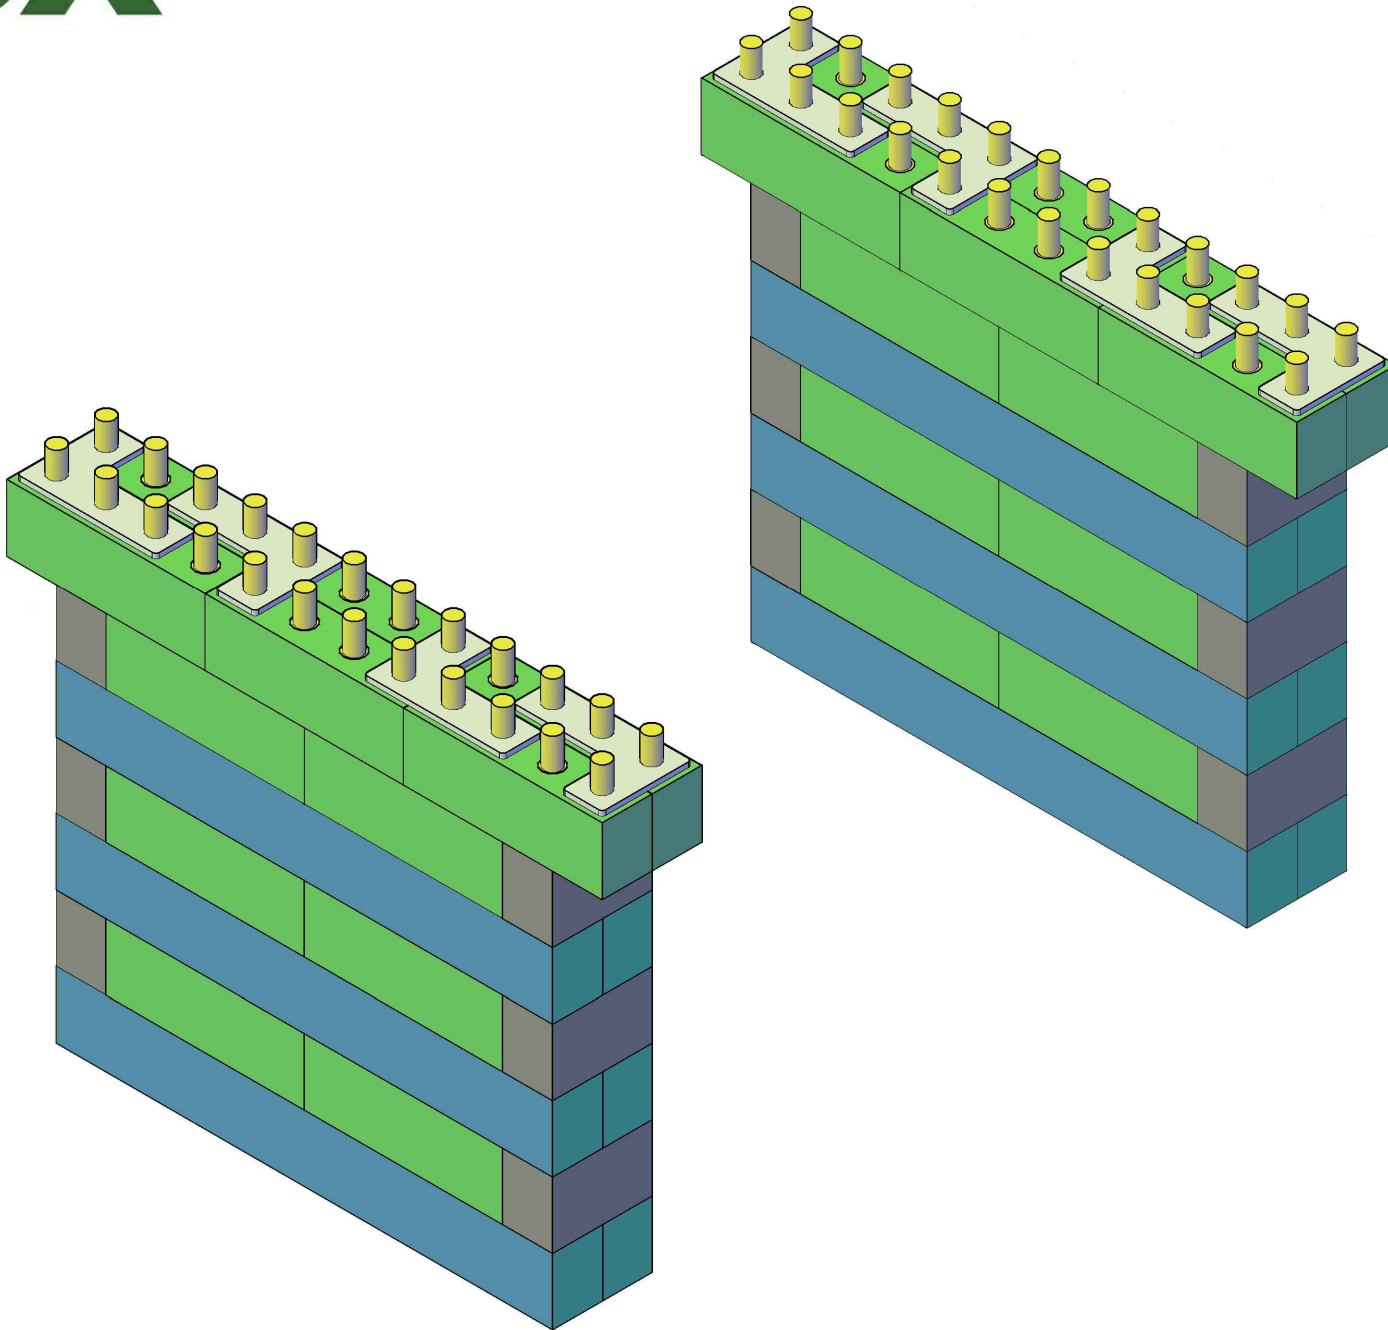

WOOD BlocX

WoodBlocX Table

16/09/2020

WOOD BlocX

WOOD BlocX

WOOD BlocX

WOOD BlocX

20

A large rectangular area with horizontal lines, resembling a writing or drawing space. The area is filled with a light olive green color and has a thin black border. It is divided into 15 horizontal sections by thin black lines. A small black dot is located at the top center of the first section, directly below the number 20.

WOOD BLOCS

1	 4			 24
2		 8	 4	 24
3	 4			 24
4		 8	 4	 24
5	 4			 24
6		 8	 4	 40
7		 12		 48
				 8