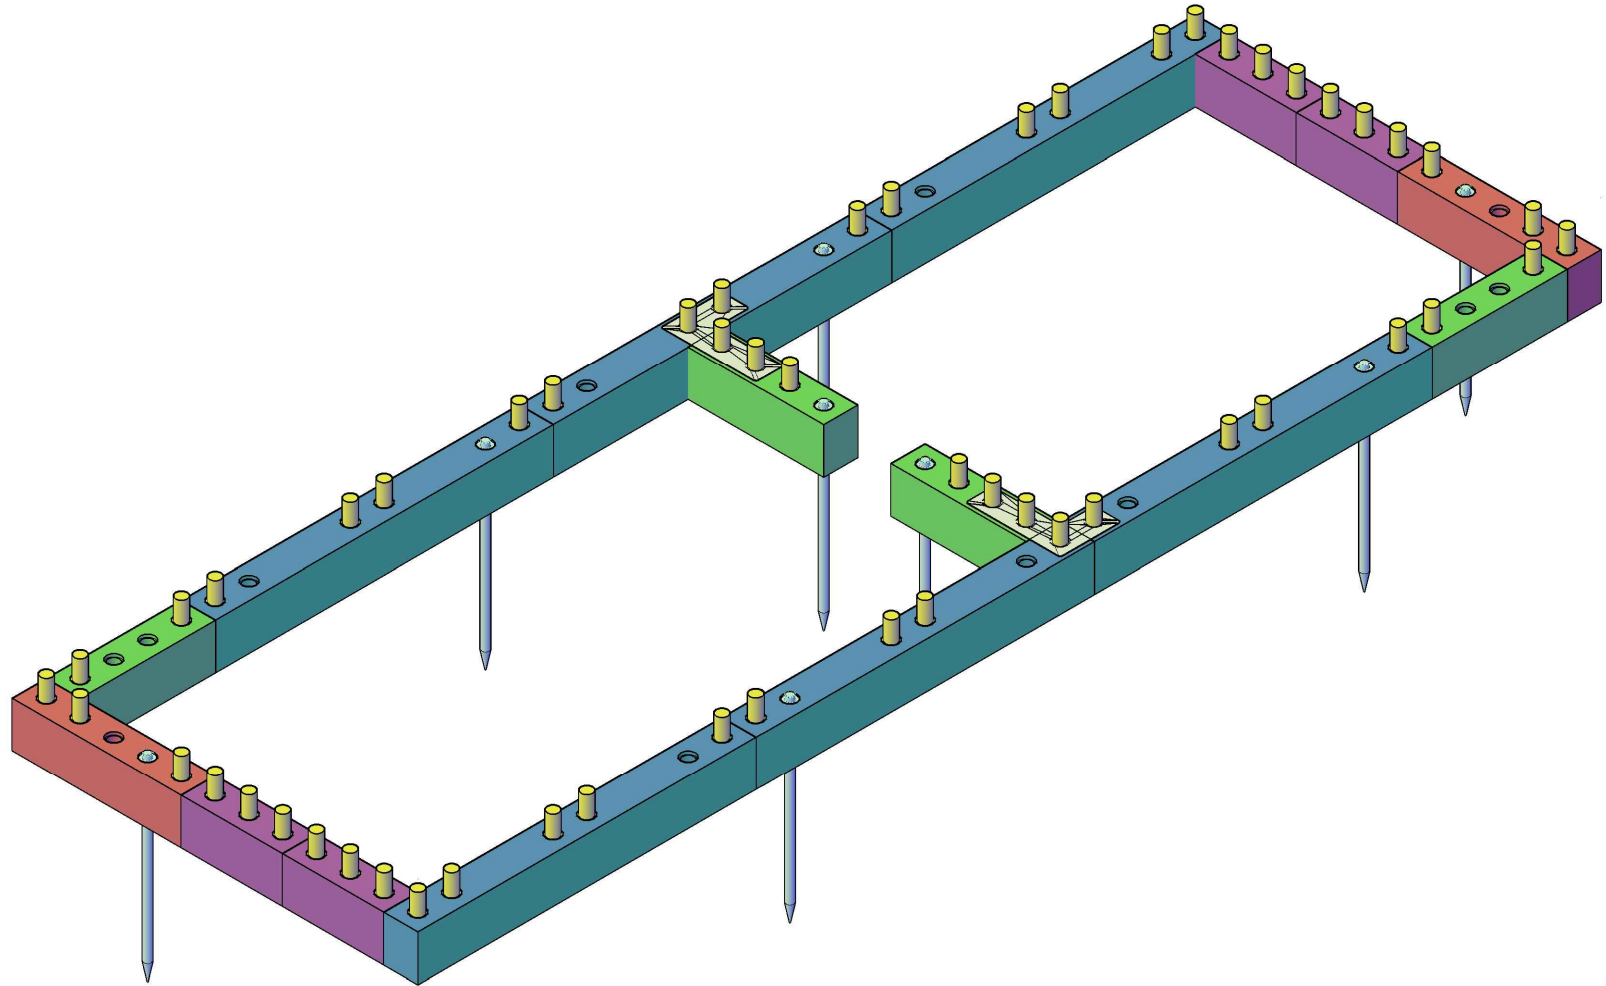

CUSTOMER NAME
SKU5569238

DRAWING TITLE
COVER 3D

DESIGN VERSION
1.0

WOOD BlocX

CUSTOMER NAME
SKU5569238

DRAWING TITLE
LAYER01

DESIGN VERSION
1.0

WOOD BlocX

CUSTOMER NAME
SKU5569238

DRAWING TITLE
LAYER02

DESIGN VERSION
1.0

WOOD BlocX

CUSTOMER NAME
SKU5569238

DRAWING TITLE
LAYER03

DESIGN VERSION
1.0

WOOD BlocX

CUSTOMER NAME
SKU5569238

DRAWING TITLE
LAYER04

DESIGN VERSION
1.0

***NUMBERS REPRESENT NUMBER OF HOLES IN CAPPING**

CUSTOMER NAME
SKU5569238

DRAWING TITLE
CAPPINGPLAN

DESIGN VERSION
1.0

WOOD BlocX

***NUMBERS REPRESENT NUMBER OF HOLES IN CAPPING**

CUSTOMER NAME
SKU5569238

DRAWING TITLE
CAPPINGPLAN2

DESIGN VERSION
1.0