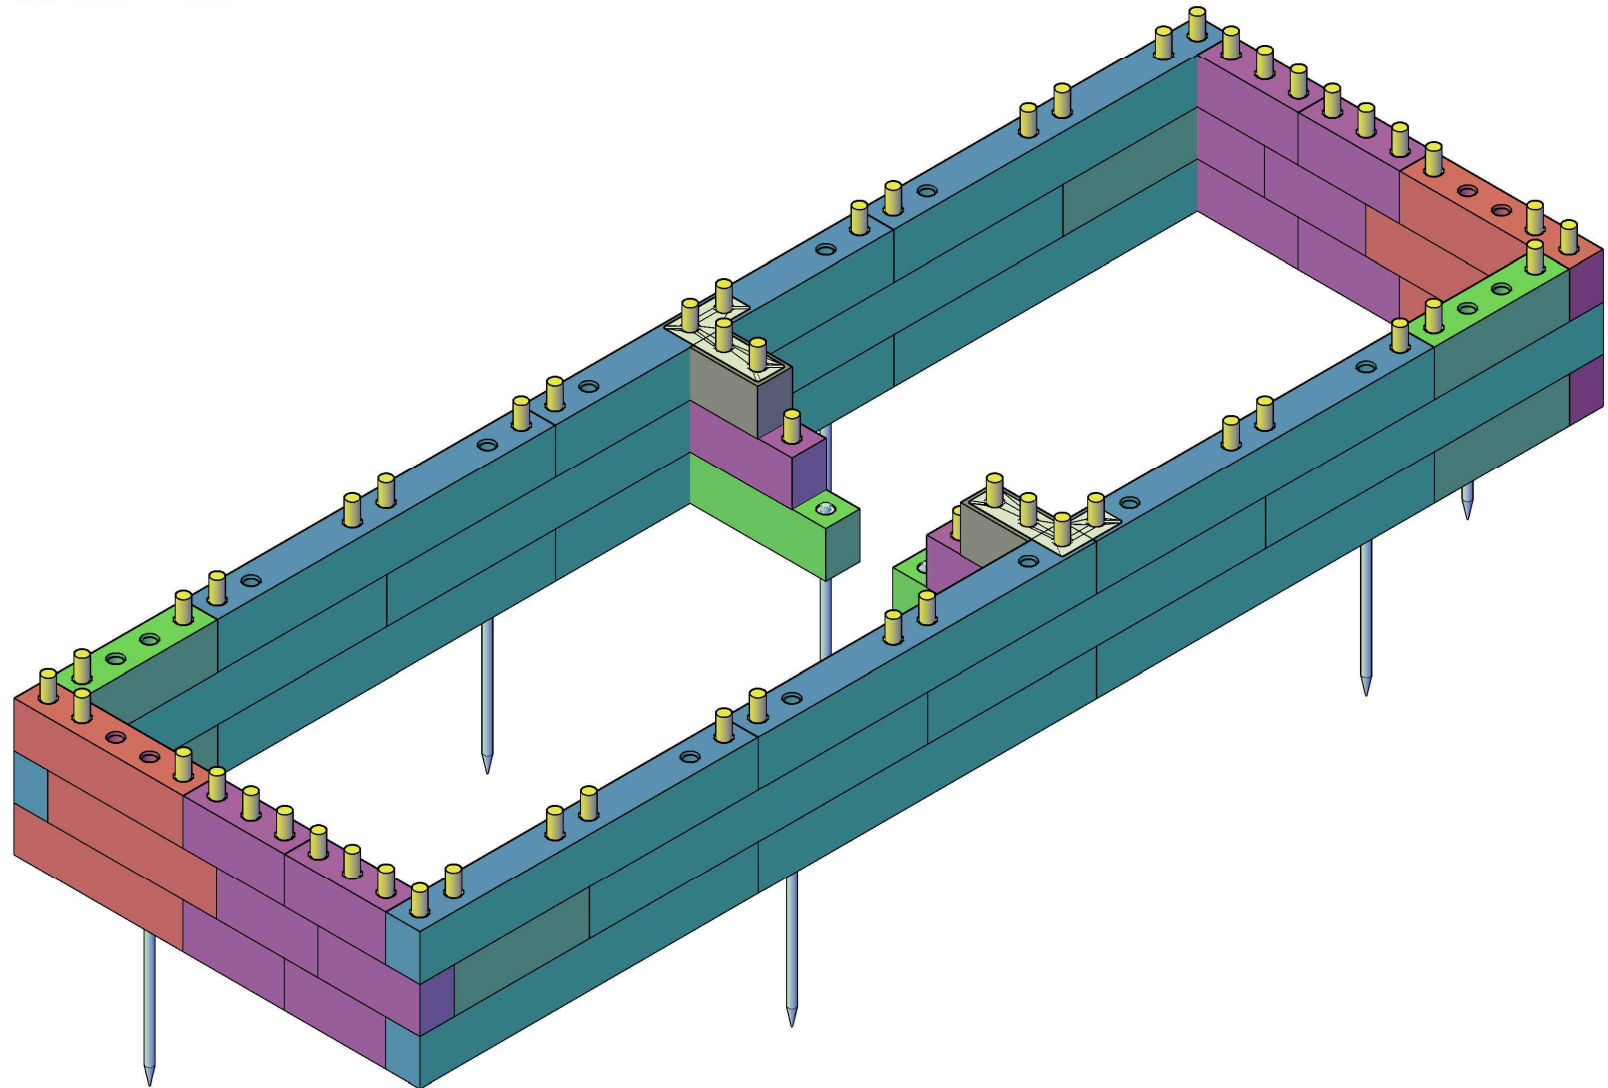

CUSTOMER NAME
SKU5569238

DRAWING TITLE
COVER 3D

DESIGN VERSION
1.0

WOOD BlocX

CUSTOMER NAME
SKU5569238

DRAWING TITLE
LAYER01

DESIGN VERSION
1.0

WOOD BlocX

CUSTOMER NAME
SKU5569238

DRAWING TITLE
LAYER02

DESIGN VERSION
1.0

WOOD BlocX

CUSTOMER NAME
SKU5569238

DRAWING TITLE
LAYER03

DESIGN VERSION
1.0

WOOD BlocX

CUSTOMER NAME
SKU5569238

DRAWING TITLE
LAYER04

DESIGN VERSION
1.0

***NUMBERS REPRESENT NUMBER OF HOLES IN CAPPING**

CUSTOMER NAME
SKU5569238

DRAWING TITLE
CAPPINGPLAN

DESIGN VERSION
1.0

WOOD BlocX

***NUMBERS REPRESENT NUMBER OF HOLES IN CAPPING**

CUSTOMER NAME
SKU5569238

DRAWING TITLE
CAPPINGPLAN2

DESIGN VERSION
1.0