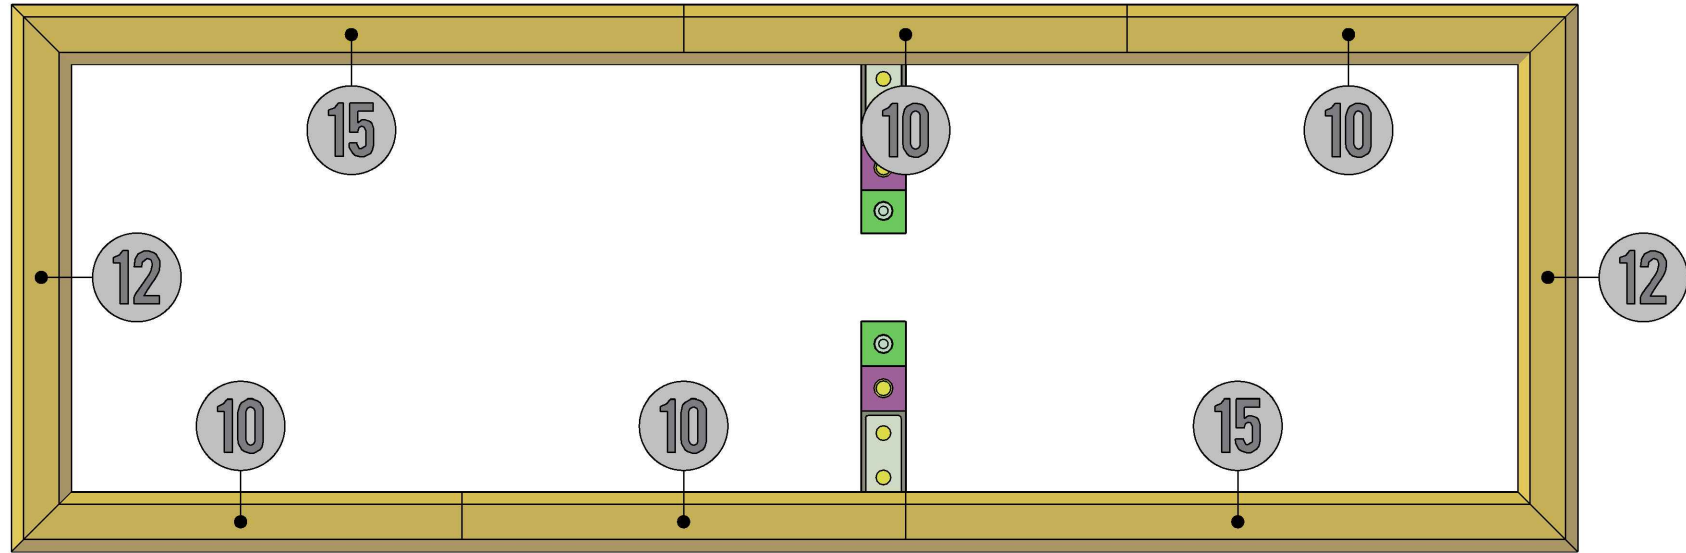

CUSTOMER NAME
SKU5569238

DRAWING TITLE
COVER 3D

DESIGN VERSION
1.0

WOOD BlocX

CUSTOMER NAME
SKU5569238

DRAWING TITLE
LAYER01

DESIGN VERSION
1.0

WOOD BlocX

CUSTOMER NAME
SKU5569238

DRAWING TITLE
LAYER02

DESIGN VERSION
1.0

WOOD BlocX

CUSTOMER NAME
SKU5569238

DRAWING TITLE
LAYER03

DESIGN VERSION
1.0

WOOD BlocX

CUSTOMER NAME
SKU5569238

DRAWING TITLE
LAYER04

DESIGN VERSION
1.0

***NUMBERS REPRESENT NUMBER OF HOLES IN CAPPING**

CUSTOMER NAME
SKU5569238

DRAWING TITLE
CAPPINGPLAN

DESIGN VERSION
1.0

WOOD BlocX