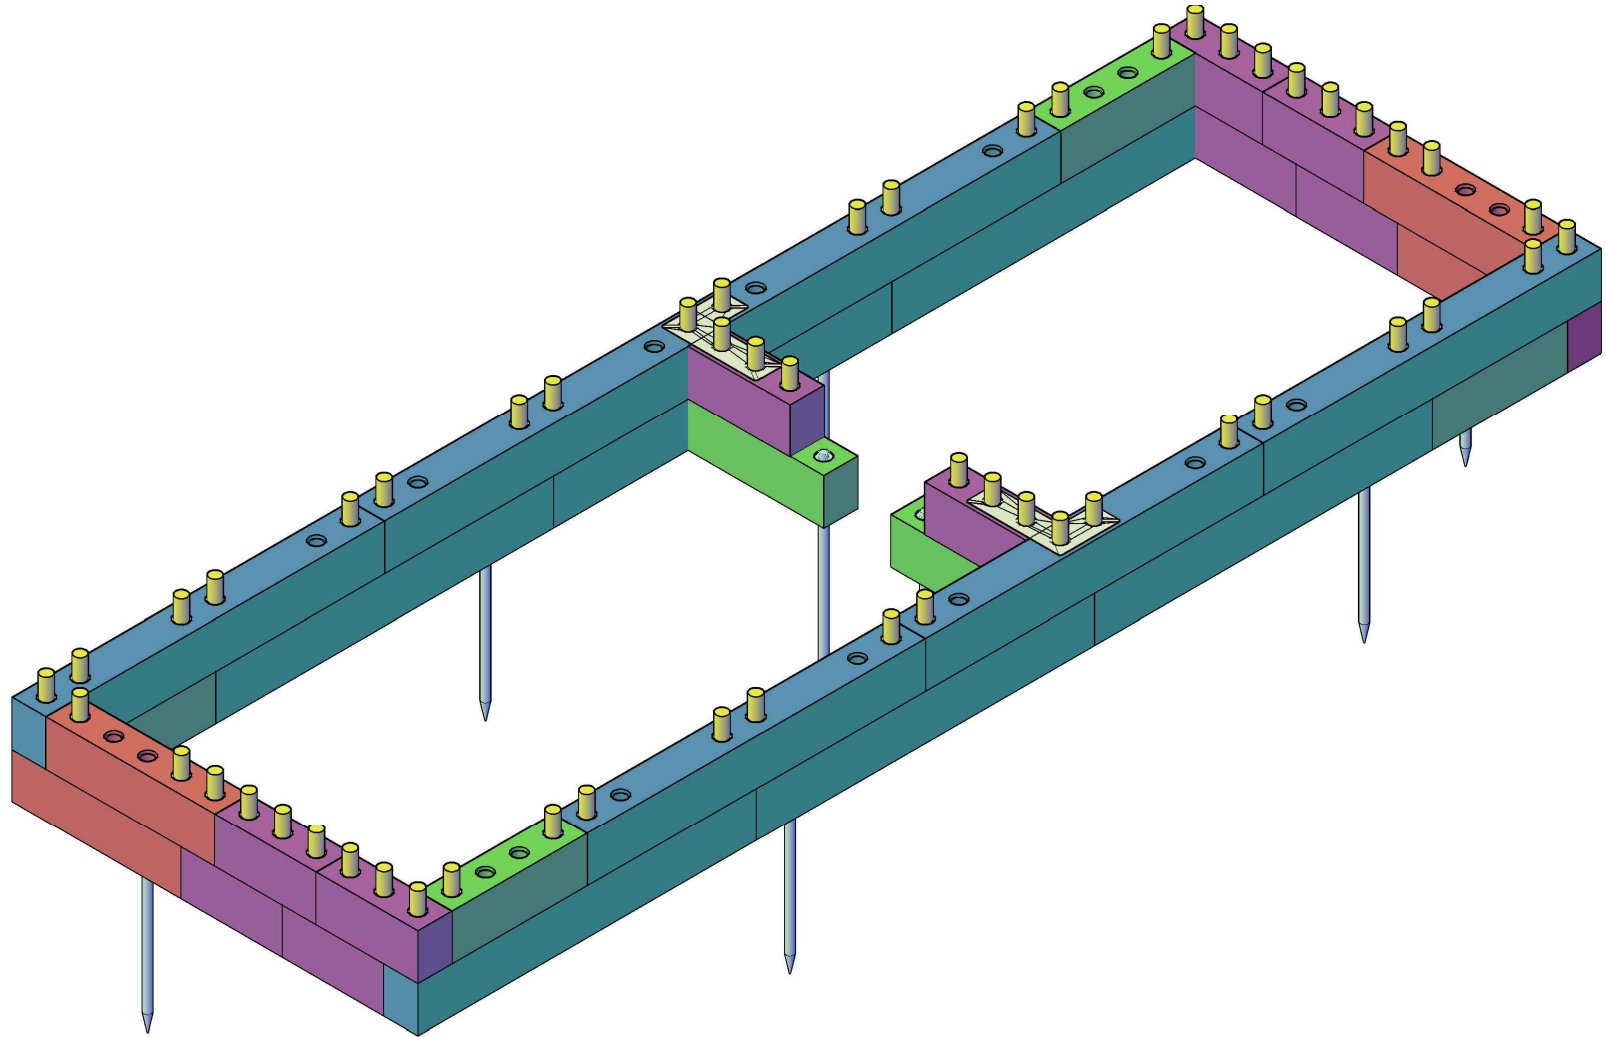

CUSTOMER NAME
SKU5569238

DRAWING TITLE
COVER 3D

DESIGN VERSION
1.0

WOOD BlocX

CUSTOMER NAME
SKU5569238

DRAWING TITLE
LAYER01

DESIGN VERSION
1.0

WOOD BlocX

CUSTOMER NAME
SKU5569238

DRAWING TITLE
LAYER02

DESIGN VERSION
1.0

WOOD BlocX

CUSTOMER NAME
SKU5569238

DRAWING TITLE
LAYER03

DESIGN VERSION
1.0

WOOD BlocX

CUSTOMER NAME
SKU5569238

DRAWING TITLE
LAYER04

DESIGN VERSION
1.0

***NUMBERS REPRESENT NUMBER OF HOLES IN CAPPING**

CUSTOMER NAME
SKU5569238

DRAWING TITLE
CAPPINGPLAN

DESIGN VERSION
1.0

WOOD BlocX

***NUMBERS REPRESENT NUMBER OF HOLES IN CAPPING**

CUSTOMER NAME
SKU5569238

DRAWING TITLE
CAPPINGPLAN2

DESIGN VERSION
1.0