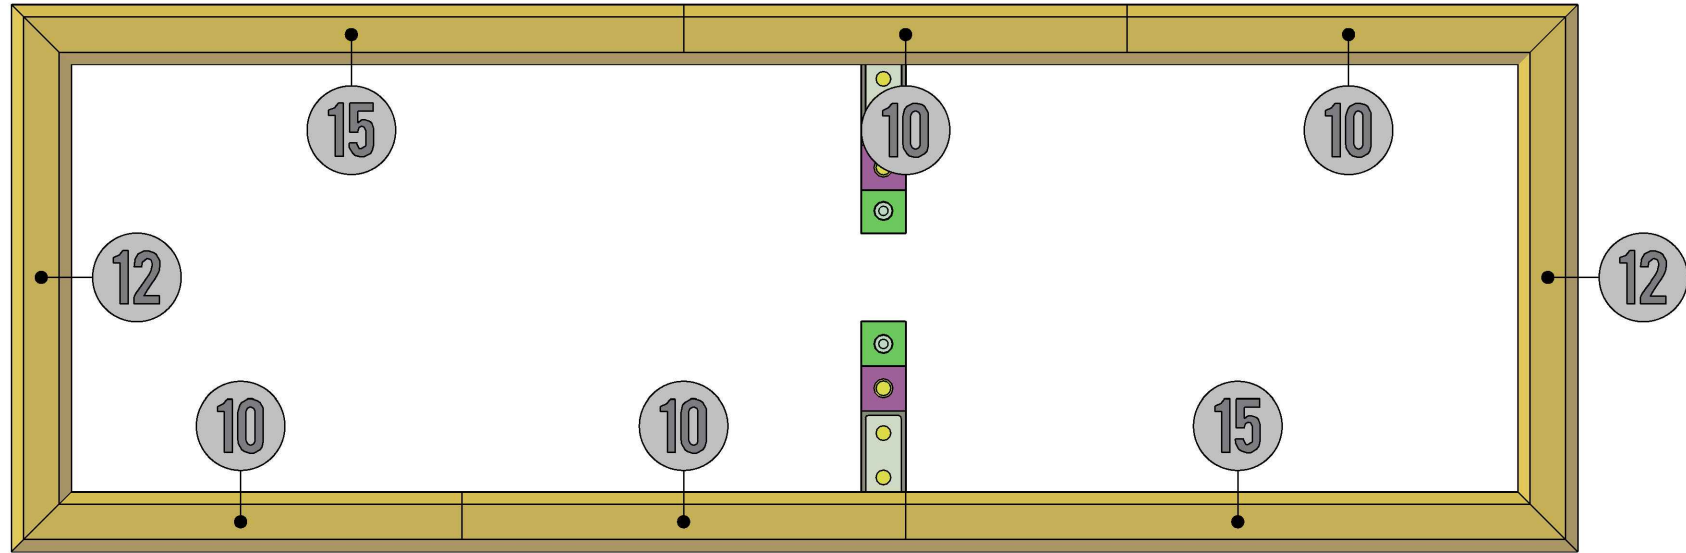

CUSTOMER NAME
SKU5569238

DRAWING TITLE
LAYER04

DESIGN VERSION
1.0

***NUMBERS REPRESENT NUMBER OF HOLES IN CAPPING**

CUSTOMER NAME
SKU5569238

DRAWING TITLE
CAPPINGPLAN

DESIGN VERSION
1.0

WOOD BlocX

***NUMBERS REPRESENT NUMBER OF HOLES IN CAPPING**

CUSTOMER NAME
SKU5569238

DRAWING TITLE
CAPPINGPLAN2

DESIGN VERSION
1.0