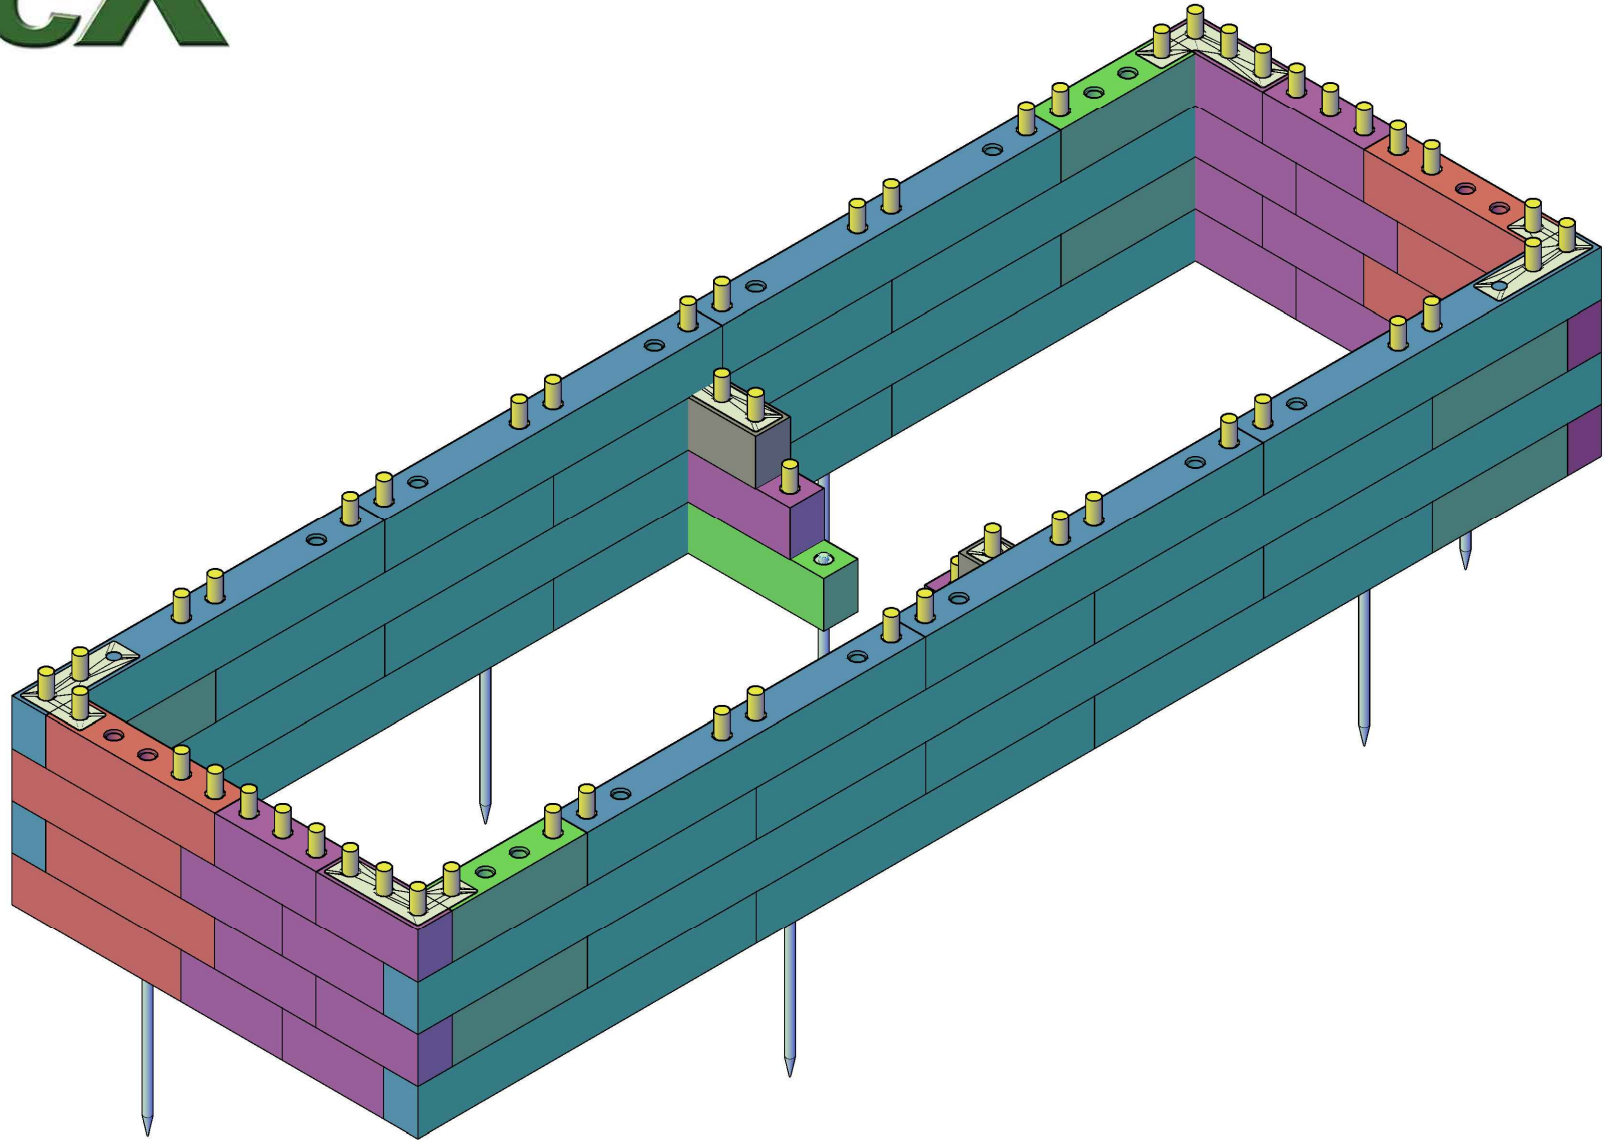

CUSTOMER NAME
SKU5569238

DRAWING TITLE
COVER 3D

DESIGN VERSION
1.0

WOOD BlocX

CUSTOMER NAME
SKU5569238

DRAWING TITLE
LAYER01

DESIGN VERSION
1.0

WOOD BlocX

CUSTOMER NAME
SKU5569238

DRAWING TITLE
LAYER02

DESIGN VERSION
1.0

WOOD BlocX

CUSTOMER NAME
SKU5569238

DRAWING TITLE
LAYER03

DESIGN VERSION
1.0

WOOD BlocX

CUSTOMER NAME
SKU5569238

DRAWING TITLE
LAYER04

DESIGN VERSION
1.0

***NUMBERS REPRESENT NUMBER OF HOLES IN CAPPING**

CUSTOMER NAME
SKU5569238

DRAWING TITLE
CAPPINGPLAN

DESIGN VERSION
1.0

WOOD BlocX

***NUMBERS REPRESENT NUMBER OF HOLES IN CAPPING**

CUSTOMER NAME
SKU5569238

DRAWING TITLE
CAPPINGPLAN2

DESIGN VERSION
1.0